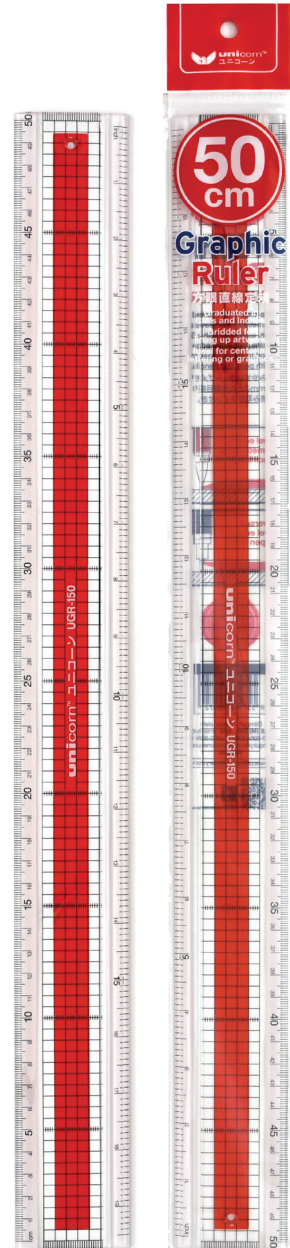

The ideal choice for stationery