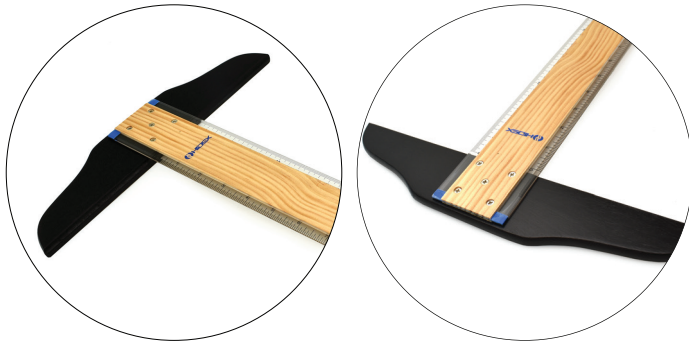

# Rolling Ruler

URR-30CM

- Draw circles and arcs.
- Draw angles and crosshatching.
- Draw squares and quadrants.
- Draw horizontal parallel lines.
- Draw vertical parallel lines.

## URR-30CM UNICORN ROLLING RULER

Item No.	URR-30CM
Barcode	9557368096233
Actual Size	L/H/W : 30.7cm / 6.3cm / 2.3cm
Pack Size/Ctn	12 / 10 / 120
Carton CBM	0.075

**The  
ideal choice  
for stationery**

- Draw horizontal lines on a drafting table.
- Use the guide set square to draw vertical or diagonal lines.
- Used primarily by architects, artists, and students.