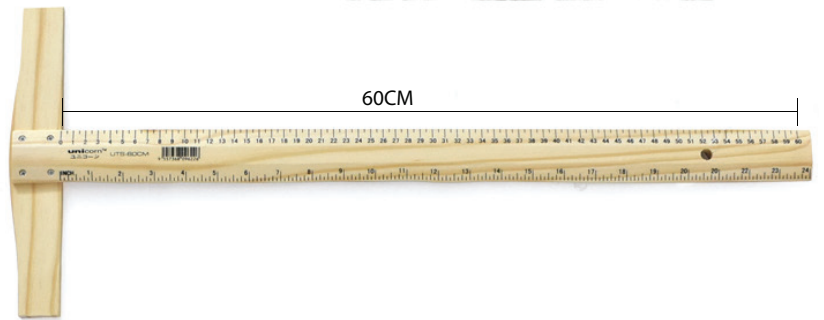

## URR-30CM UNICORN ROLLING RULER

Item No.	URR-30CM
Barcode	9557368096233
Actual Size	L/H/W : 30.7cm / 6.3cm / 2.3cm
Pack Size/Ctn	12 / 10 / 120
Carton CBM	0.075

**The  
ideal choice  
for stationery**

- Draw horizontal lines on a drafting table.
- Use the guide set square to draw vertical or diagonal lines.
- Used primarily by architects, artists, and students.

**UTS-90WP 90CM UNICORN  
W&P T SQUARE**

Item No.	UTS-90CM
Barcode	9557368091955
Actual Size	L/H/W : 31.5cm / 95.7 cm / 1.3cm
Pack Size/Ctn	12 / 1 / 12

**UTS-105WP 105CM UNICORN  
W&P T SQUARE**

Item No.	UTS-105CM
Barcode	9557368090194
Actual Size	L/H/W : 37.6cm / 111.5cm / 1.5cm
Pack Size/Ctn	12 / 1 / 12

**The  
ideal choice  
for stationery**

- Draw horizontal lines on a drafting table.
- Use the guide set square to draw vertical or diagonal lines.
- Used primarily by architects, artists, and students.