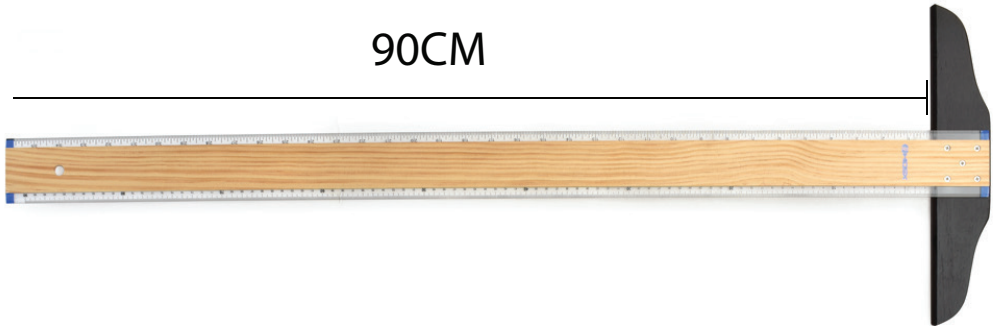

# Rolling Ruler

URR-30CM

- Draw circles and arcs.
- Draw angles and crosshatching.
- Draw squares and quadrants.
- Draw horizontal parallel lines.
- Draw vertical parallel lines.

## URR-30CM UNICORN ROLLING RULER

Item No.	URR-30CM
Barcode	9557368096233
Actual Size	L/H/W : 30.7cm / 6.3cm / 2.3cm
Pack Size/Ctn	12 / 10 / 120
Carton CBM	0.075

**The  
ideal choice  
for stationery**

- Draw horizontal lines on a drafting table.
- Use the guide set square to draw vertical or diagonal lines.
- Used primarily by architects, artists, and students.