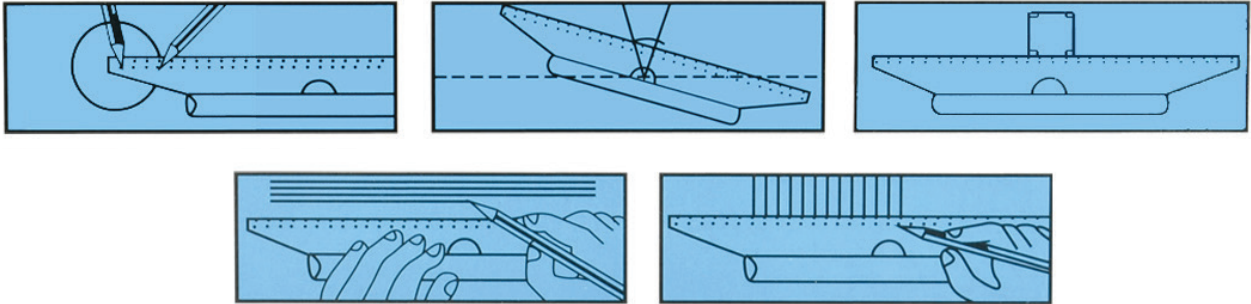

Rolling Ruler