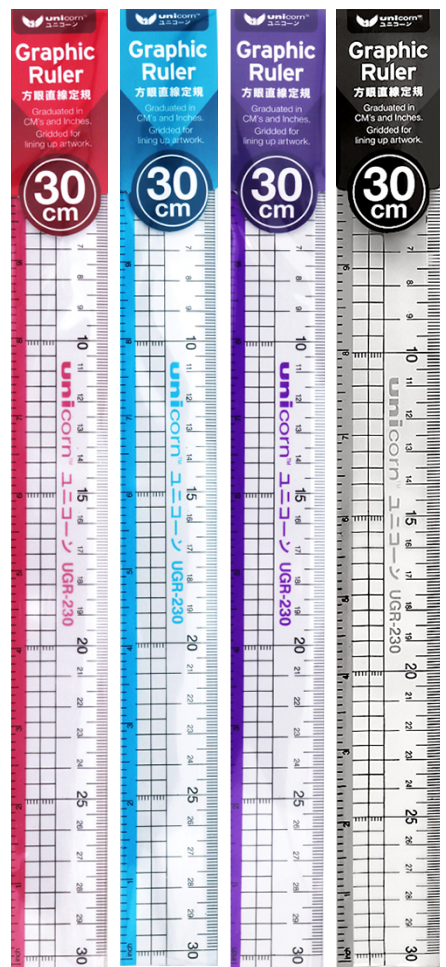

# Graphic Ruler

Marked in millimeter, centimeter, and inches

Transparent grid for easy references

UGR-215

UGR-230

Bevel edges for mechanical pencil lines.

Reversed bevel edges for pen lines.

## UGR-215 UNICORN 15CM GRAPHIC RULER

Item No.	UGR-215
Barcode	9557368090101
Packaging Size	L/H/W : 4cm / 20.6cm / 0.4cm
Pack Size/Ctn	24 / 24 / 576
Carton CBM	0.013

Actual size L/H/W: 16cm / 2.8cm / 0.2cm

# Graphic Ruler

Marked in millimeter, centimeter, and inches

Transparent grid for easy references

Gridded for lining up artwork

UGR-130

Actual size L/H/W: 30.8cm / 5cm / 0.4cm

# Graphic Ruler

**GRID LINE**

Marked in centimeters and millimeters

Transparent grid for easy references

Gridded for lining up artwork

**UGR-305**

**UGR-505**

Actual size L/H/W: 30.8cm / 5cm / 0.4cm