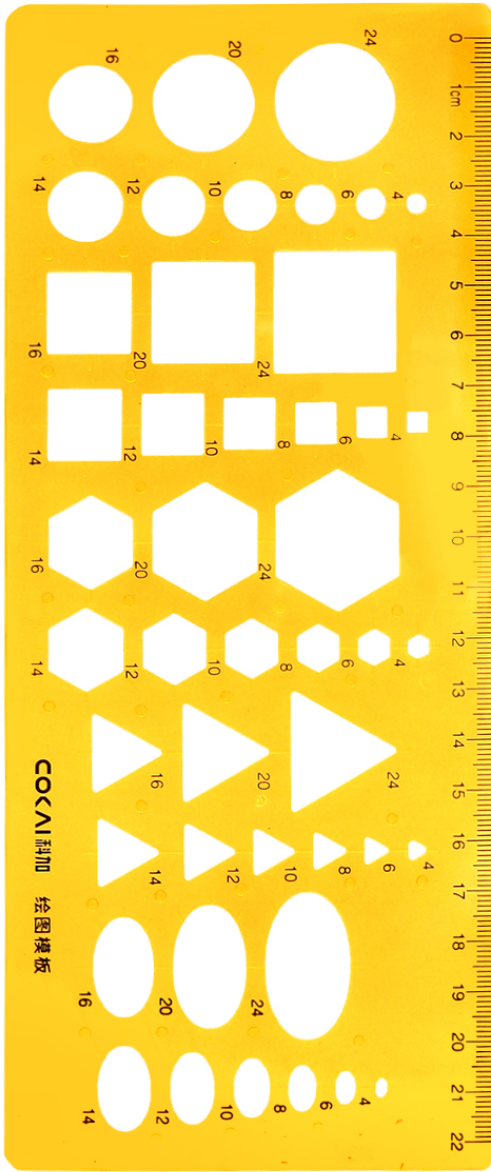

- Drawing Horizontal line on a drafting table.
- Guide set square to draw Vertical or Diagonal line.
- We primarily by architects, artists, and student.

60cm

90cm

### UTS-60P 90CM UNICORN GRAPHIC T RULER

Item No.	UTS-60CM
Barcode	9557368090170
Actual Size	L/H/W : 60.7cm / 24.6cm / 0.8cm
Pack Size/Ctn	1 / 60pcs
Carton CBM	0.059

### UTS-90P 90CM UNICORN GRAPHIC T SQUARE

Item No.	UTS-90CM
Barcode	9557368090606
Actual Size	L/H/W : 96.3cm / 24.6cm / 0.8cm
Pack Size/Ctn	1 / 30pcs
Carton CBM	0.044

The ideal choice for stationery

SR-250/710

**Carton CBM: 0.019**

SR-260/720

SR-280/730

SR-270/750

SR-290/740

Barcode	Item No.	Actual Size	Pack Size/Ctn
9557368092006	SR-250/710 UNICORN STENCIL RULER	L/H/W : 15.2cm / 6.5cm / 0.2cm	24 / 40 / 960
9557368092037	SR-260/720 UNICORN STENCIL RULER	L/H/W : 19.3cm / 10.4cm / 0.2cm	12 / 40 / 480
9557368092051	SR-280/730 UNICORN STENCIL RULER	L/H/W : 25.3cm / 15.5cm / 0.2cm	24 / 20 / 480
9557368092044	SR-270/750 UNICORN STENCIL RULER	L/H/W : 28.2cm / 11.9cm / 0.2cm	24 / 15 / 360
9557368092068	SR-290/740 UNICORN STENCIL RULER	L/H/W : 33.7cm / 20.7cm / 0cm	12 / 20 / 240