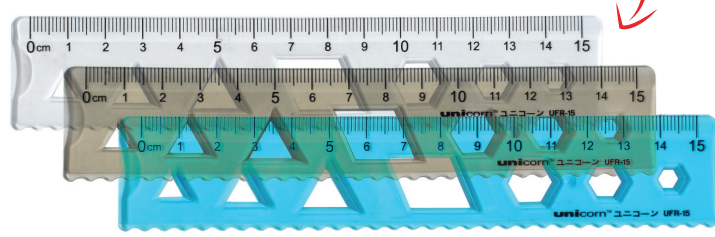

Flexible Ruler

Actual size L/H/W : 16.1cm / 3.1cm / 0.2cm

Actual size L/H/W: 31.5cm / 3.7cm / 0.2cm