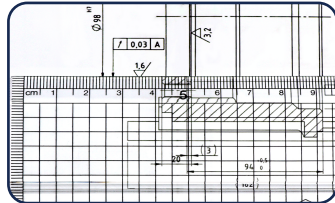

# Graphic Ruler

Marked in millimeter, centimeter, and inches

Transparent grid for easy references

Gridded for lining up artwork

UGR-130

Actual size L/H/W: 30.8cm / 5cm / 0.4cm

## UGR-150 UNICORN 50CM GRID LINE GRAPHIC RULER

Item No.	UGR-150
Barcode	9557368090729
Packaging Size	L/H/W : 6cm / 56.4cm / 0.5cm
Pack Size/Ctn	12 / 12 / 144
Carton CBM	0.025

The ideal choice for stationery

# Graphic Ruler

**GRID LINE**

Marked in centimeters and millimeters

Transparent grid for easy references

Gridded for lining up artwork

**UGR-305**

**UGR-505**

Actual size L/H/W: 30.8cm / 5cm / 0.4cm

Actual size L/H/W: 50.4cm / 5cm / 0.4cm