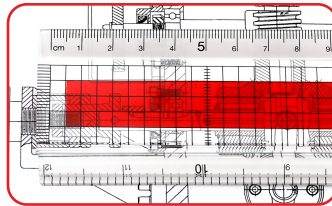

# Graphic Ruler

Marked in millimeter, centimeter, and inches

Transparent grid for easy references

Gridded for lining up artwork

UGR-130

Actual size L/H/W: 30.8cm / 5cm / 0.4cm