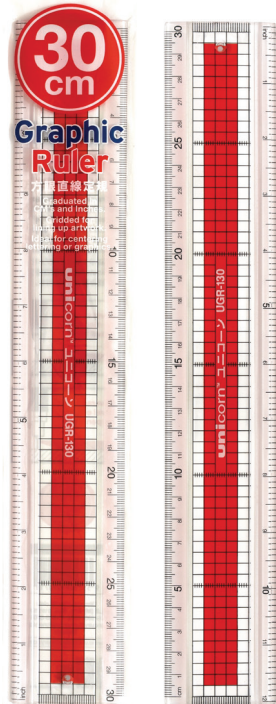

# Graphic Ruler

Marked in millimeter, centimeter, and inches

Transparent grid for easy references

Gridded for lining up artwork

UGR-130

Actual size L/H/W: 30.8cm / 5cm / 0.4cm

## UGR-130 UNICORN 30CM GRID LINE GRAPHIC RULER

Item No.	UGR-130
Barcode	9557368090712
Packaging Size	L/H/W : 6.1cm / 36.4cm / 0.5cm
Pack Size/Ctn	12 / 24 / 288
Carton CBM	0.031

UGR-150

Actual size L/H/W: 50.4cm / 5cm / 0.4cm

# Graphic Ruler

**GRID LINE**

Marked in centimeters and millimeters

Transparent grid for easy references

Gridded for lining up artwork

**UGR-305**

**UGR-505**

Actual size L/H/W: 30.8cm / 5cm / 0.4cm

Actual size L/H/W: 50.4cm / 5cm / 0.4cm