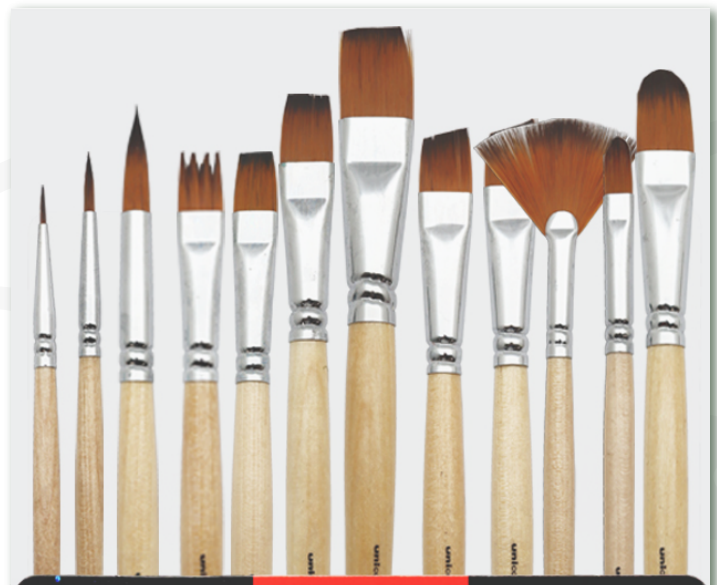

Soft Nylon Bristles

Brushes retain their shape through painting and cleaning. Double-criped feules strengthen brushes and prevent bristle spread and loss.

Barcode	Item No.	Packaging Size	Pcs/Ctn	Cbm/ctn
9557368156678	UAB-888-12'S UNICORN PAINT BRUSH SET	L/H/W : 15.2cm / 25.7cm / 1.3cm (0.130kg)	20 / 2 / 40	0.034

ideal choice for stationery