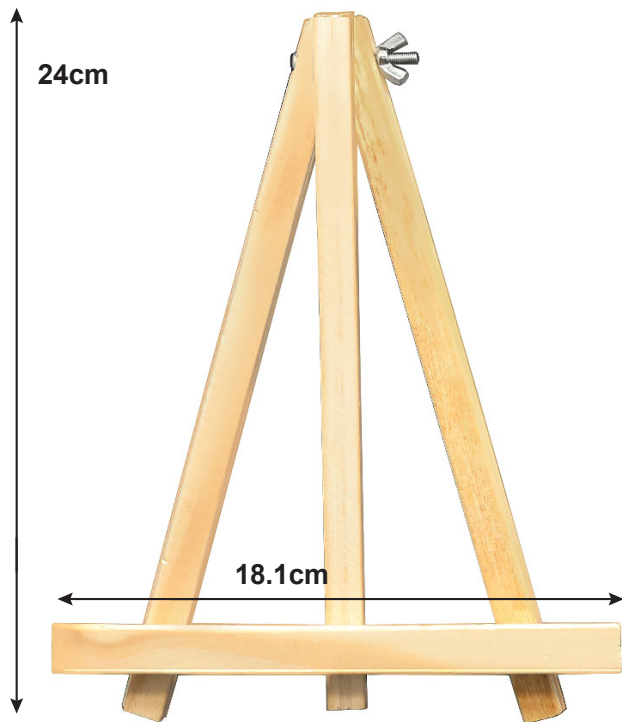

UAC-A1-6090

**The
ideal choice
for stationery**

EASEL DISPLAY STAND

Versatile, lightweight and compact table easel

ES-5415

Actual size L/H/W:
18.1cm / 24cm / 2.1cm

ES-5415 MINI EASEL DISPLAY STAND 18X24CM

Item No.	ES-5415
Barcode	9557368045415
Packaging Size	L/H/W : 22cm / 27cm / 4cm
Pack Size/Ctn	12 / 12 / 144
Carton CBM	0.082

**The
ideal choice
for stationery**

41 CM SOLID WOOD EASEL STAND

UES-41CM

Actual size L/H/W:
41cm / 22.5cm / 4.5cm

UES-41CM SOLID WOOD EASEL STAND

Item No.	UES-41CM
Barcode	9557368086807
Packaging Size	L/H/W : 41cm / 22.5cm / 4.5cm
Pack Size/Ctn	36 / 1 / 36
Carton CBM	0.116

The
ideal choice
for stationery

EASEL STAND

Visible
Product name

145cm

UES-145CM

9 557368 086869

175cm

UES-175CM