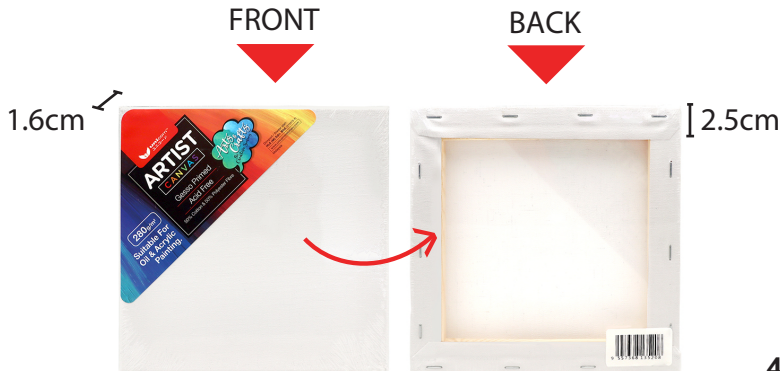

- Acid-free
- 50% cotton 50% polyester fiber
- 280 g/m²
- Suitable for acrylics and oils.

With 2.5 cm long and 1.6 cm thick wooden planks

40cm x 50cm

30cm x 40cm

20cm x 30cm

20cm x 20cm

UAC-2020BL

UAC-2030BL

UAC-3040BL

UAC-4050BL

Barcode	Item No.	Actual Size	Pack Size/Ctn	Cbm/ctn
9557368135208	UAC-2020BL UNICORN ARTIST CANVAS	L/H/W : 20cm / 20cm / 1.6cm	25 / 4 / 100	0.078
9557368135215	UAC-2030BL UNICORN ARTIST CANVAS	L/H/W : 20cm / 30cm / 1.6cm	20 / 4 / 80	0.105
9557368135222	UAC-3040BL UNICORN ARTIST CANVAS	L/H/W : 30cm / 40cm / 1.6cm	30 / 2 / 60	0.140
9557368135239	UAC-4050BL UNICORN ARTIST CANVAS	L/H/W : 40cm / 50cm / 1.6cm	20 / 2 / 40	0.160

**The
ideal choice
for stationery**

ARTIST CANVAS

- 380 g/m²
- Suitable for Oil & Acrylic Painting
- Gesso Primed
- Acid Free

40cm x 40cm

30cm x 30cm

15cm x 21cm

UAC-A5-1521

UAC-3030A

UAC-A1-6090

**The
ideal choice
for stationery**

EASEL DISPLAY STAND

Versatile, lightweight and compact table easel

ES-5415

Actual size L/H/W:
18.1cm / 24cm / 2.1cm

ES-5415 MINI EASEL DISPLAY STAND 18X24CM

Item No.	ES-5415
Barcode	9557368045415
Packaging Size	L/H/W : 22cm / 27cm / 4cm
Pack Size/Ctn	12 / 12 / 144
Carton CBM	0.082