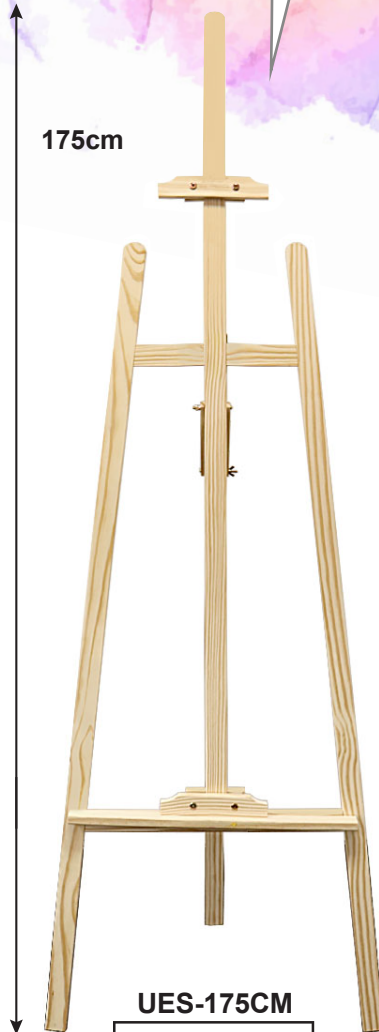

UAC-A1-6090

**The
ideal choice
for stationery**

EASEL DISPLAY STAND

Versatile, lightweight and compact table easel

ES-5415

Actual size L/H/W:
18.1cm / 24cm / 2.1cm

ES-5415 MINI EASEL DISPLAY STAND 18X24CM

Item No.	ES-5415
Barcode	9557368045415
Packaging Size	L/H/W : 22cm / 27cm / 4cm
Pack Size/Ctn	12 / 12 / 144
Carton CBM	0.082

**The
ideal choice
for stationery**

41 CM SOLID WOOD EASEL STAND

UES-41CM

Actual size L/H/W:
41cm / 22.5cm / 4.5cm

UES-41CM SOLID WOOD EASEL STAND

Item No.	UES-41CM
Barcode	9557368086807
Packaging Size	L/H/W : 41cm / 22.5cm / 4.5cm
Pack Size/Ctn	36 / 1 / 36
Carton CBM	0.116

The
ideal choice
for stationery

EASEL STAND

Visible
Product name

145cm

UES-145CM

9 557368 086869

175cm

UES-175CM

9 557368 086876

53cm

Assembly
required

Height
Adjustable

Durable and
Strong Support

Barcode	Item No.	Packaging Size	Pack Size/Ctn	Cbm/ctn
9557368086869	UES-145CM EASEL STAND	L/H/W : 8cm / 119cm / 6cm	1 / 10 / 10	0.062
9557368086876	UES-175CM EASEL STAND	L/H/W : 8cm / 136.2cm / 6cm	1 / 12 / 12	0.074